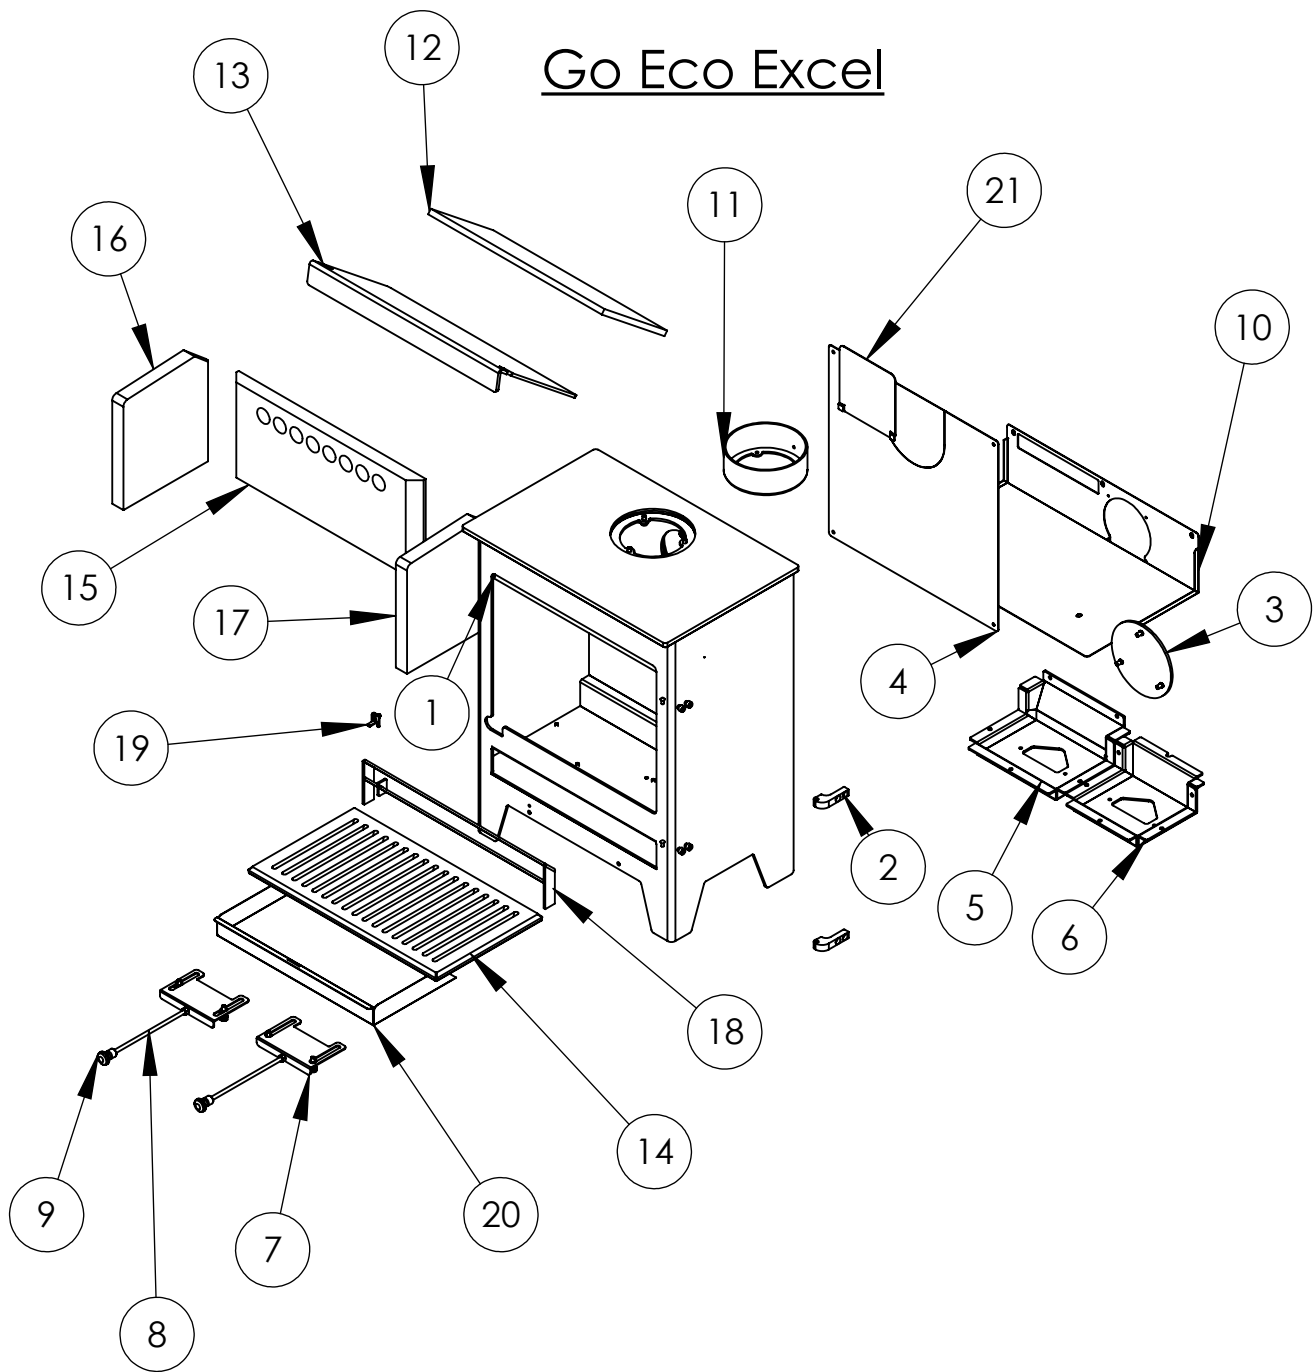

# Go Eco Excel

ITEM NO.	PART NUMBER	DESCRIPTION	QTY.
1		Stove Body	1
2		Door hinge	7769 2
3		FM Range Blanking Plate Assy	7757 1
4		Rear Heatshield	9534 1
5		Go Eco Excel Secondary Airbox	9539 1
6		Go Eco Excel Primary Airbox	9540 1
7		Go Eco Excel Air Shutter	9541 2
8		Go Eco Excel Air control rod	9542 2
9		Large 5kW Riddle Knob	PSP-0033 2
10		Go Eco Excel air intake base heatshield	9543 1
11		Spigot	7130 1
12		baffle Insulation Board	7754 1
13		baffle	7751 1
14		Grate	7749 1
15		FM Range Rear Firebrick	7743 1
16		FM Range Side Firebrick	7745 1
17		FM Range Side FirebrickRH	7746 1
18		Fuel Retainer	7747 1
19		Go Eco Excel Air Limiter Tab	9544 1
20		Ash Pan	7755 1
21		Flue spigot heatshield	9533 1